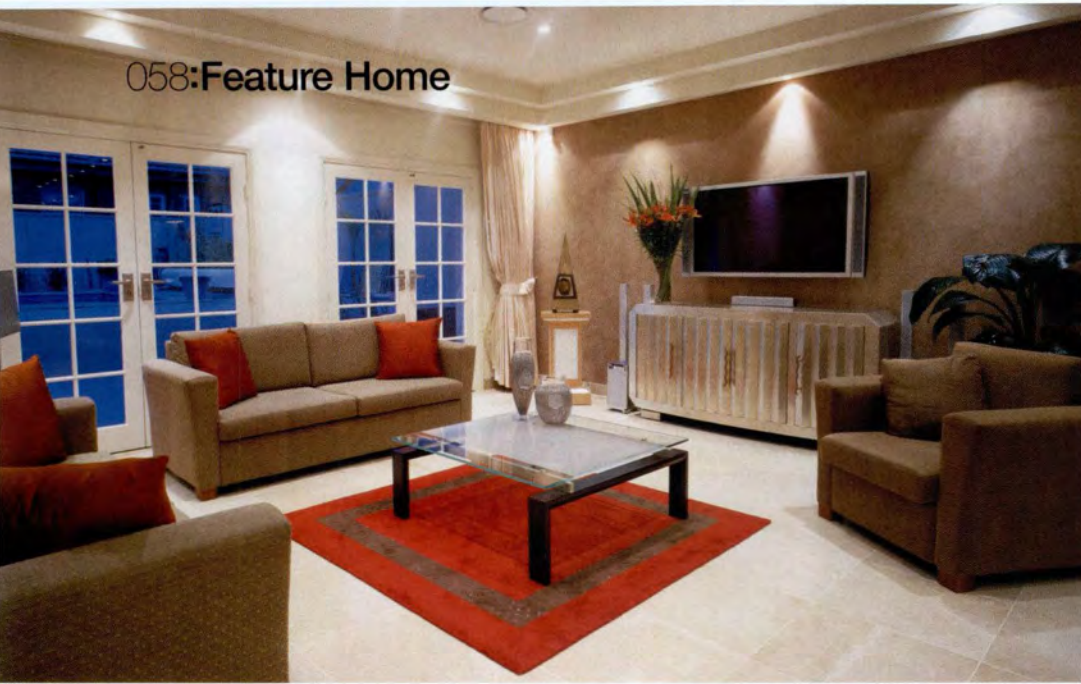

a desire for deco

A comfortable and inviting environment with a timeless atmosphere perfects this classical-style home

058:Feature Home

Interior designer Noela Coffey, of Mageia Design, introduced an art-deco flavour to this home's interior. The initial effect was created with a console and bronze lady in the entry area and a deco table in faux wenge and stone. Three deco ladies, a commissioned piece, adorn the stairwell wall and invite one to climb the stairs. The staircase was custom-made and crafted from raw stainless steel in an intricate pattern. It was important that the entertaining areas be open plan to accommodate the owners' lifestyle.

In the formal lounge and dining areas, Art Deco-style lounges and chairs are upholstered in raw silks and chenilles in a combination of earthy tones. Neutral shades form a backdrop for the rooms — Dulux Sandman for the walls and ceilings, with Café Latte and Father of Pearl feature walls. These shades combine beautifully with the colours selected for the furnishings: mint green chairs, coffee-coloured lounges and orange cushions, as well as coffee-coloured dining chairs. Natural limestone was used throughout on all flooring as a neutral palette,

contrasted by the warm earthy colours. Two rugs with mint-green trim are set against the natural flooring. Emphasis was given to the ceiling design, creating a floating effect using large shadow line details and perimeter fibre optics. Downlights used in a grid and linear system complement the tailored design. In the kitchen against the breakfast bar, rattan furniture is upholstered in vibrant lime macro suede, adding to the subtle touches of green found throughout the interior. The bedrooms are located on the upper level for